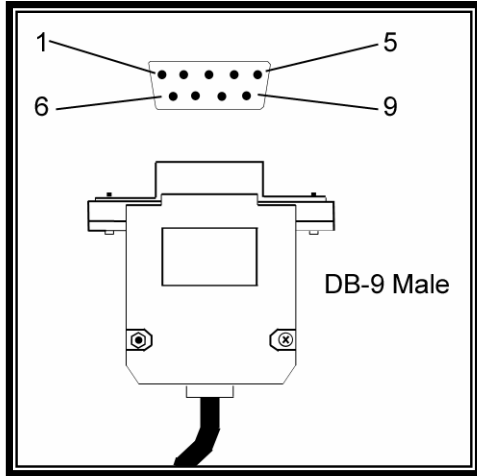

PC-100

This side MUST be marked as "PC-100"